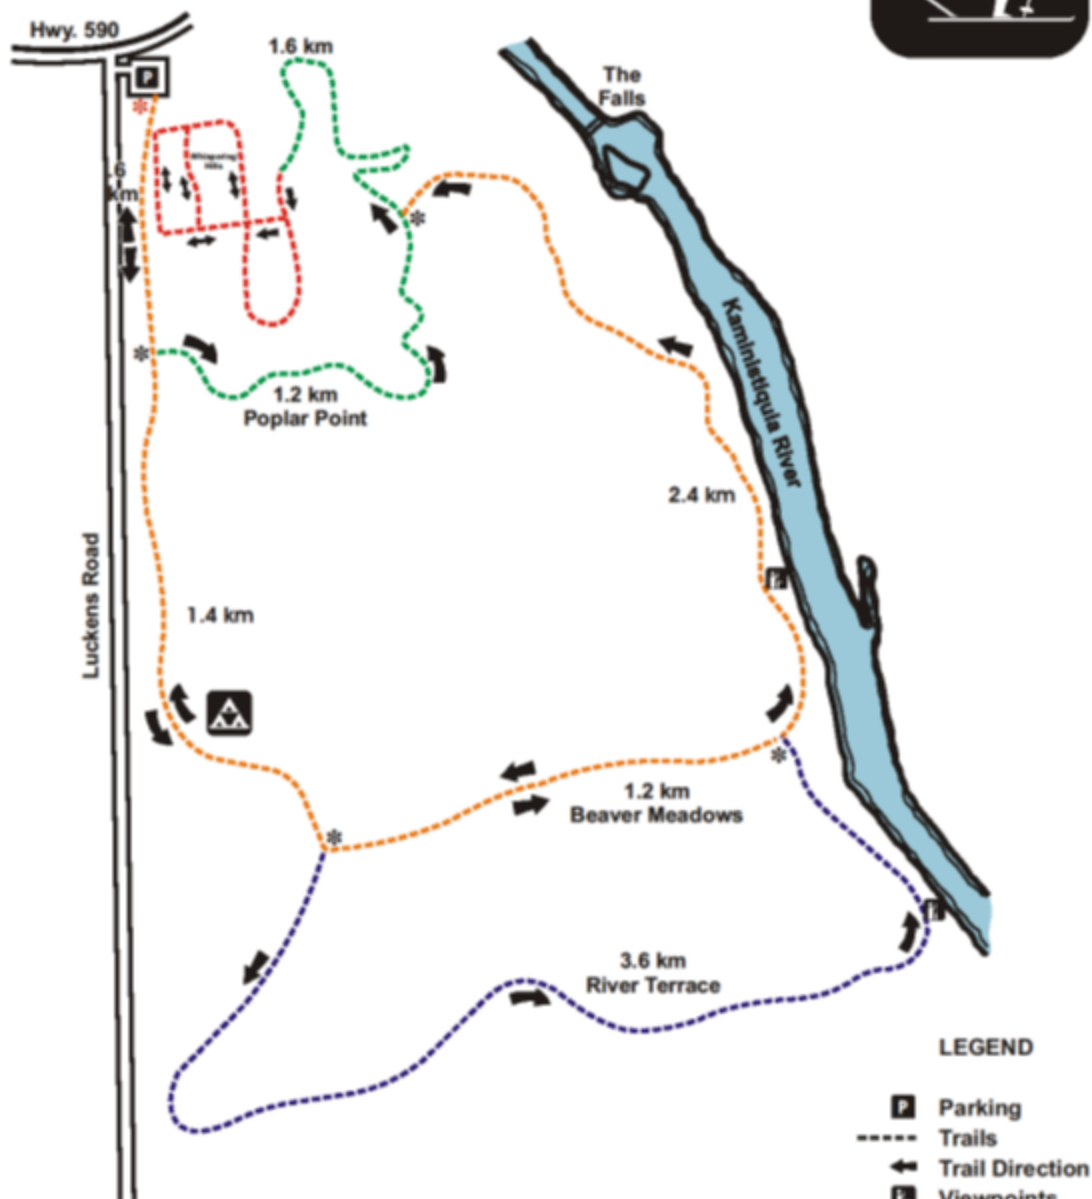

# KAKABEKA FALLS PROVINCIAL PARK CROSS COUNTRY SKI TRAIL

## LEGEND

- Parking
- Trails
- Trail Direction
- Viewpoints
- You Are Here
- Map

Please display Nordic Trails membership card or pay pass stub (from pay envelope in hut) on the dashboard of your vehicle.